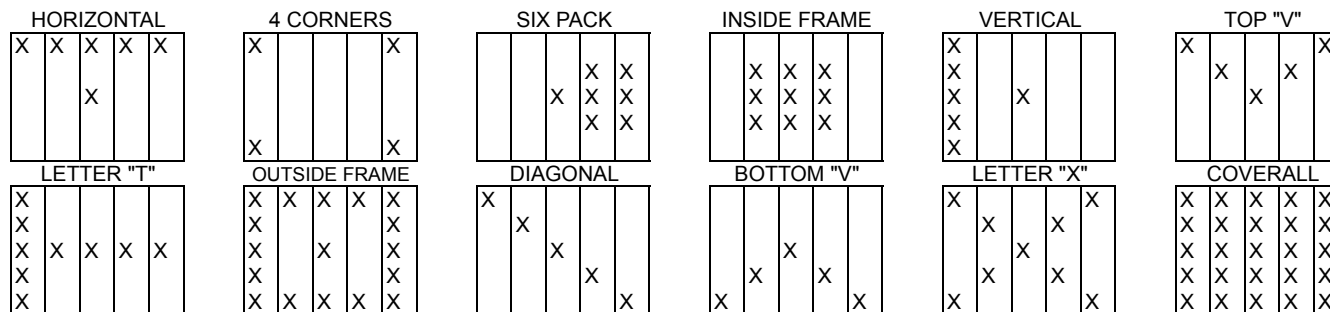

BIRCH RUN/FRANKENMUTH KNIGHTS OF COLUMBUS BINGO PROGRAM

**EARLY BIRD GAMES BEGIN AT 6:30pm, REGULAR PROGRAM BEGINS AT 7:00pm.

**VALID REGULAR BINGOS ARE: 4 CORNERS, DIAGONAL, VERTICAL, HORIZONTAL, TOP AND BOTTOM V"s

**MONEY BALL WILL BE THE FIRST NUMBER CALLED ON FIRST EARLY BIRD GAME. CUSTOMER MUST PAY \$1.00 TO PLAY. ALL MONEY COLLECTED WILL BE ADDED TO POT. \$1.00 WILL BE ADDED EACH TIME NUMBER IS CALLED WITH EXCEPTION OF GREEN JACKPOT & EARLY BIRD GAMES. POT WILL BE WON BY PERSON(S) WHO BINGO ON MONEY BALL AND WILL BE DIVIDED ON MULTIPLE WINNER GAMES. IF POT NOT WON IT WILL CARRY OVER TO NEXT BINGO. NEW POT WILL BE STARTED AT NEXT BINGO AFTER BEING WON. CANNOT BE WON ON EARLY BIRD, GREEN JACKPOT & PROGRESSIVE JACKPOT GAMES.